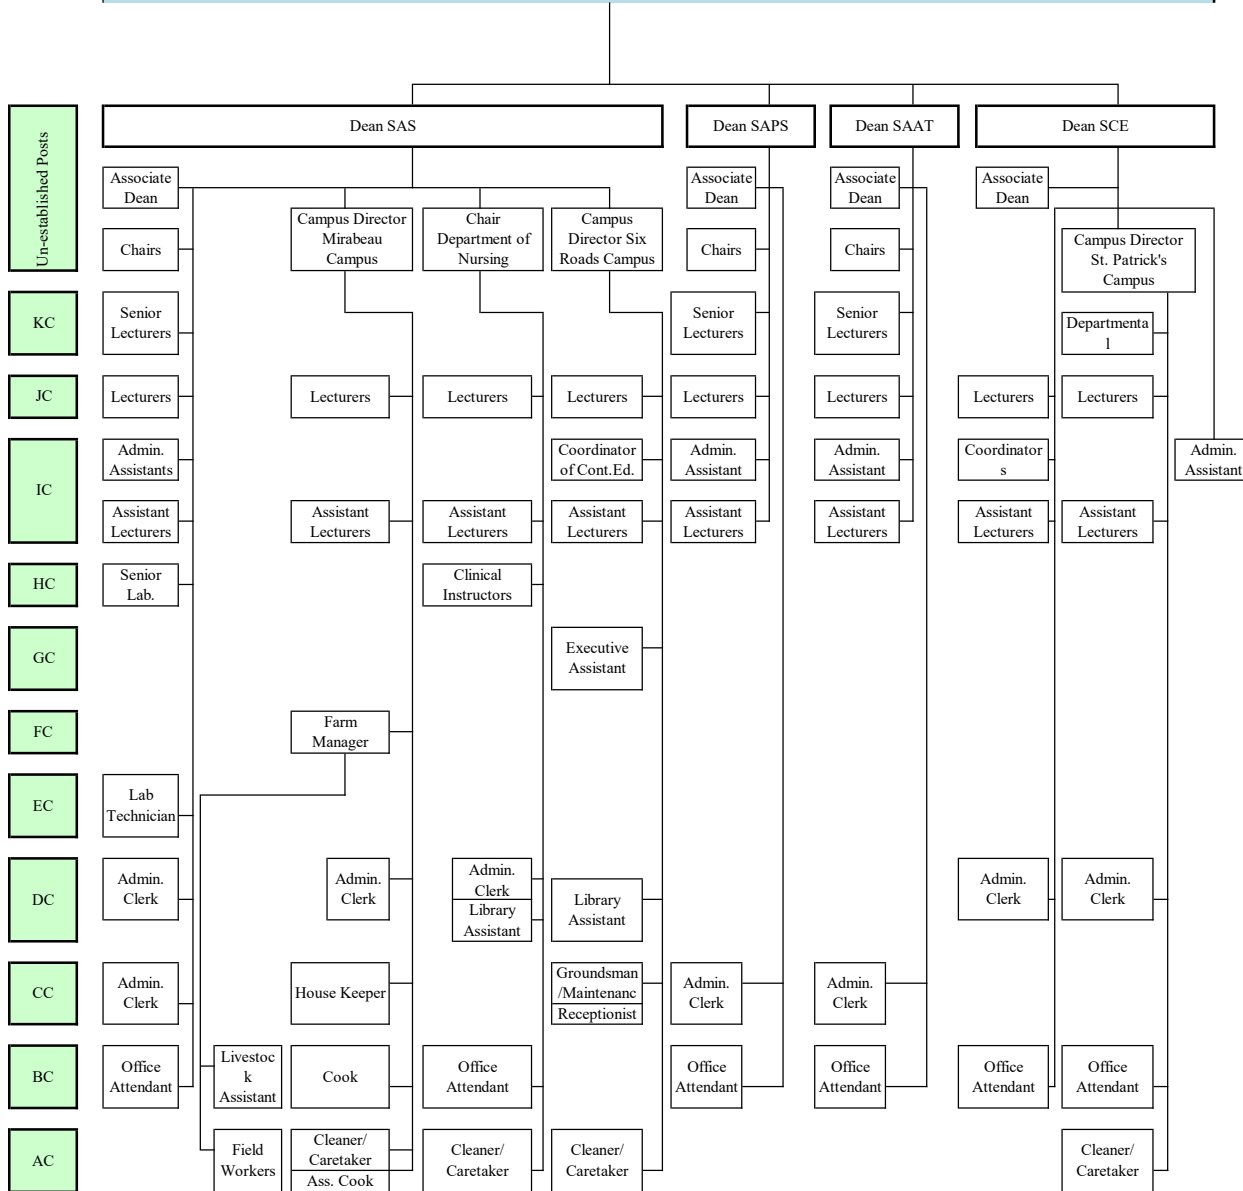

Vice President for Academic & Student Affairs

Un-established Posts

KC

JC

IC

HC

GC

FC

EC

DC

CC

BC

AC