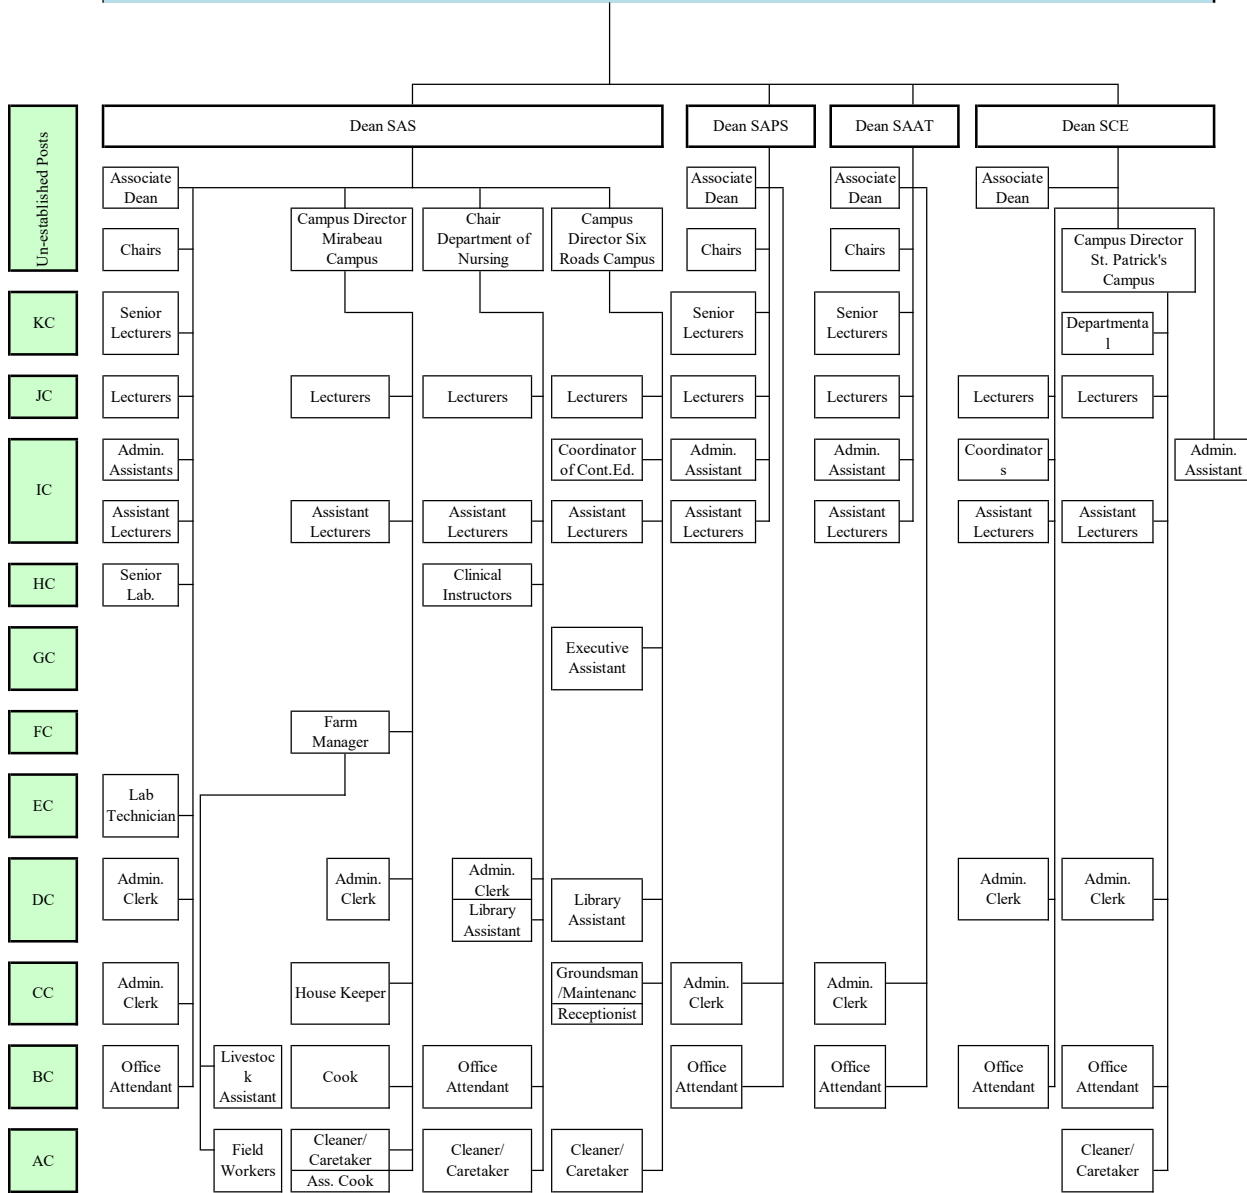

Vice President for Academic & Student Affairs

- Un-established Posts
- KC
- JC
- IC
- HC
- GC
- FC
- EC
- DC
- CC
- BC
- AC